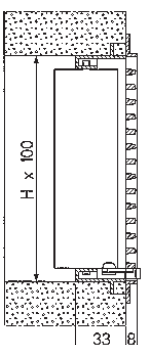

2- PM adjustable vents 100 to 200:

Our **PM adjustable vents** are made of ASA and consist of a white P-type slotted vent and a groutable frame containing two dampers to control the flow of air.

Bottom lever for partial or complete closure of the flow of air.

Installation:

Vertically or horizontally on a vertical wall. Grout the frame in masonry (H × 100 mm slot). Snap the grille into the frame with the two clips.

Prod. Code	S (cm²)	H (mm)	Code
Aérateur réglable PM100	0/60	100	6496
Aérateur réglable PM150	0/90	150	9497
Aérateur réglable PM200	0/120	200	9498