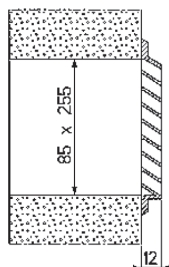

5- AV plastic vents:

Our **AV louvred vents** are made of white ASA and may be used indoors and out.

May be fitted with a fly screen (**GAM**).

Installation:

Fit with two screws inside 255 x 85 mm slots.

Prod. Code	S (cm²)	Code	
		Standard	+ GAM
AV 270 x100	115	6458	6459