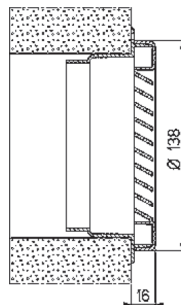

2- R 30 man 80 to 125 plastic vents:

Our **R 30 louvred vents** are made of white ASA and fit over collars. Connection diameter: 100 to 125 mm.

Installation:
Fit inside dia. 125 mm ducts.

Prod. Code	S (cm²)	Code
R 30 MAN 99	45	6451
R 30 MAN 110	45	6452
R 30 MAN 116	45	6453
R 30 MAN 125	45	6454