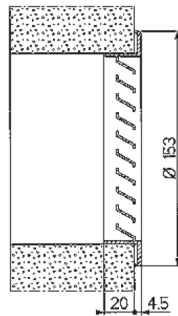

Presentation

These ASA vents are suitable for indoor and outdoor use.

Louved vents

1- RM 30 125 plastic vents:

Our **RM 30 louvred vents** are made of white or sipo mahogany ASA and may be fitted with a fly screen (**GAM**). Connection diameter: 125 mm.