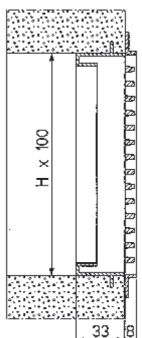

Slotted vents

1- P-type plastic vents 100 to 200:

Our **P slotted vents** are made of white ASA and are for indoor use only. May be fitted with a fly screen (**GAM**).

Installation:

Vent alone : for surface-mounting with two screws.

Framed vent : for grouting in masonry (H × 100 mm slot). Snap into place in the frame via two clips.

Prod. Code	Width × Height (mm)	S (cm²)	H (mm)	Code			
				Standard	+ GAM	Frame	Frame + GAM
P 100	130 x 130	60	100	6480	6483	6490	6493
P 150	130 x 180	90	150	6481	6484	6491	6494
P 200	130 x 230	120	200	6482	6485	6492	6495