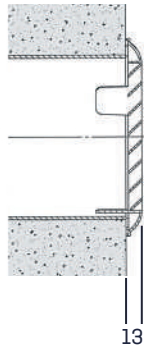

3- GAE 100 to 200 plastic vents:

RAL	9016	1013	8019	8003	8024	7035	7011	9011
	White	BEige	BRonze	Golden Oak	Dark Oak	GRey	Dark Grey	BLack
		BE	BR	CD	CF	GR	GF	NO

See below if ordering a colour other than white.

Our **GAE louvred vents** are made of ASA (possibility of other colours) and fitted with clips to hold them inside ducts. Connection diameter: 100 to 200 mm.

Dia. 100 and 125 mm GAE can be fitted with polystyrene anti-insect grille (**GAM**).

Installation:

Push fit GAE with clips into duct.

Prod. Code	S (cm²)	W x H (mm)	Code
GAE 100 + clips	40	125 x 125	6472
GAE 125 + clips	60	150 x 150	6473
GAE 150 + clips	70	185 x 185	6474
GAE 160 + clips	70	185 x 185	6475
GAE 200 + clips	100	235 x 235	6476
GAE 100 GAM + clips	40	125 x 125	6462
GAE 125 GAM + clips	60	150 x 150	6463

The above codes refer to white-coloured products. To order a different colour, add the two letters of the desired corresponding colour to the end of the standard product code.